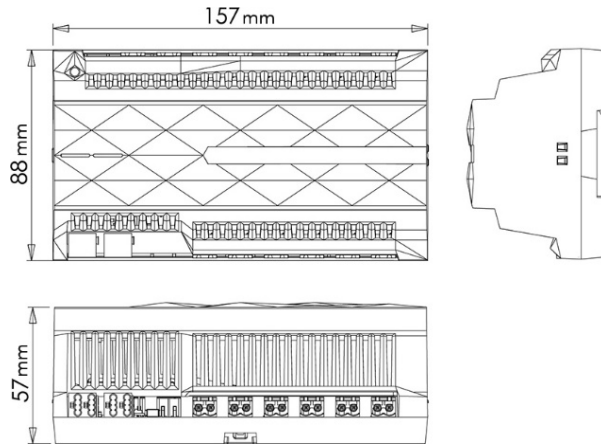

Line-in, Line-out, SPDIF

Type	3.5mm/ 1/8" jack
Temperature Resistance	-25 ... 85°C / -13 ... 185°F

Connection Diagram

Product Characteristics

Mounting type	DIN rail according to EN50022, 35mm
Colours	Purple: RAL 4006
Finish	Matte

Weight & Dimensions

Net weight	225g
Total weight	270g
Product dimensions	157x88x57mm / 6.18x3.46x2.24" (LxWxH), 9 division units

Pack size	180x110x65mm / 7.08x4.33x2.56" (LxWxH)
-----------	--

Certifications & Standards