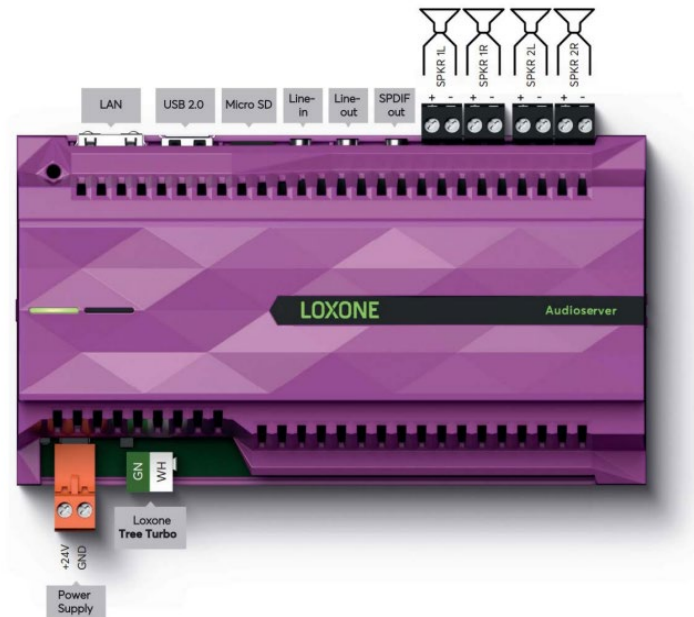

Electrical Data

Power supply	18 ... 26VDC
Power consumption	typ. 2.16W(standby), min. 72W power supply unit recommended
Nominal power with testsignal	24VDC: 110W; (setup: 100% load, $V_{in}=0.77V_{rms}$ /1kHz - Normal operation), max. 162.7W peak
Power loss at max. load	6.7W
Outputs	4x Speaker out 4 ... 8 Ω , sample rate: 44,1kHz 1x SPDIF out (digital, electrical), sample rate: 48kHz 1x Line-out (analog), sample rate: 44,1kHz
Input	1x Line-in (analog) sample rate: 44,1kHz
Interfaces	Tree Turbo: Connect up to 10 Stereo Extensions up to 150m wire length LAN: 100Mbps, IPv4/IPv6, SSL USB 2.0: Type A, max. 500mA
Ambient temperature	0 ... 50°C / 32 ... 122°F
Humidity	max. 95% r.H. (non condensing)

LOXONE

Amplifier

Type	Class D
Allowed speaker impedance	4 ... 8Ω
Frequency response	20Hz ... 20kHz
Max. peak power (per channel)	50W (x4)
Max. RMS power (per channel)	18W (x4)

Connections

	Power supply, 4x speaker	Tree Turbo
Wire cross-section	1 ... 2.5mm ² / AWG17 ... 12	0.25 ... 0.8mm ² / AWG23 ... 18
Stripping Length	6 ... 7.5mm / 0.24 ... 0.30"	5mm / 0.2"
Torque of Terminal Blocks	0.5 ... 0.6Nm / 0.37 ... 0.44 lbf ft	-
Temperature Resistance	min. 80°C / 176°F for IEC, min. 75°C / 167°F for UL,	-40 ... 105°C / -40 ... 221°F

Line-in, Line-out, SPDIF

Type	3.5mm/ 1/8" jack
Temperature Resistance	-25 ... 85°C / -13 ... 185°F

Connection Diagram

Product Characteristics

Mounting type	DIN rail according to EN50022, 35mm
Colours	Purple: RAL 4006
Finish	Matte